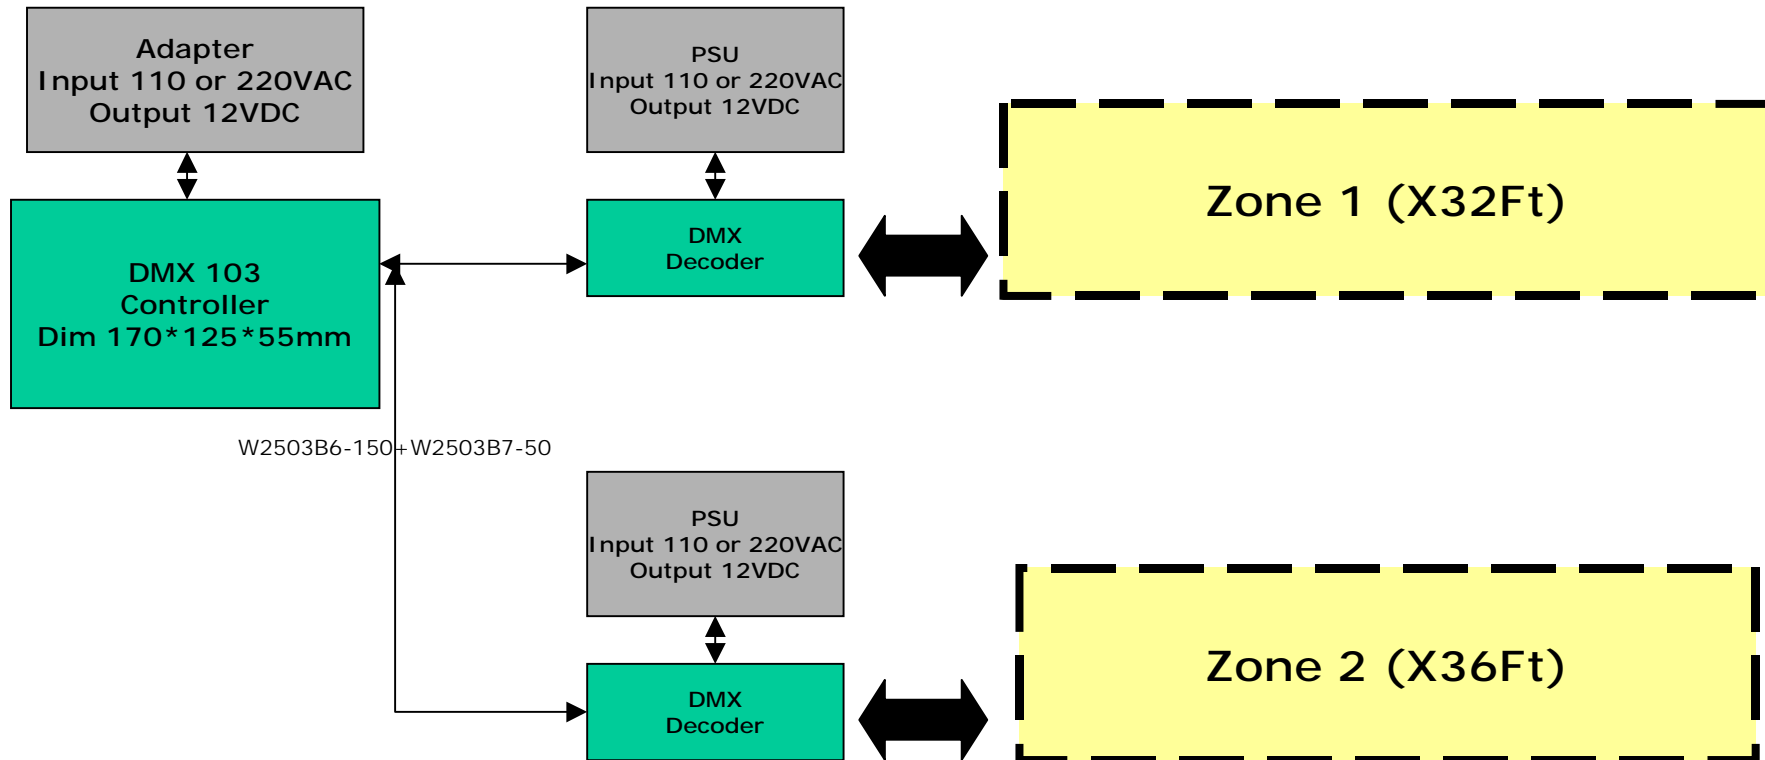

ECM-S48M3 RGB 35mm LightBar @320mA, 24VDC 68Feet System Connection Diagram

 www.look4ideas.com
LED Lighting
6 RUGELE4 Ave, LONG
EATON, NOTTINGHAM
N610 2EU, UK
info@look4ideas.com
+44-7904-032180
+44-(0)115-9193657

Zone X Connection Diagram

Parallel Link thru Diff Signal Cable

Definition & Connection the Light Tube

One Serial String: 8PCS X ECM-T48 RGB
32Ft: 4 X Serial Strings

www.look4ideas.com
Me Solutions
135 STATION RD
BEESTON, NOTTINGHAM
N69 2AZ, UK
info@look4ideas.com
+44-7904-082180