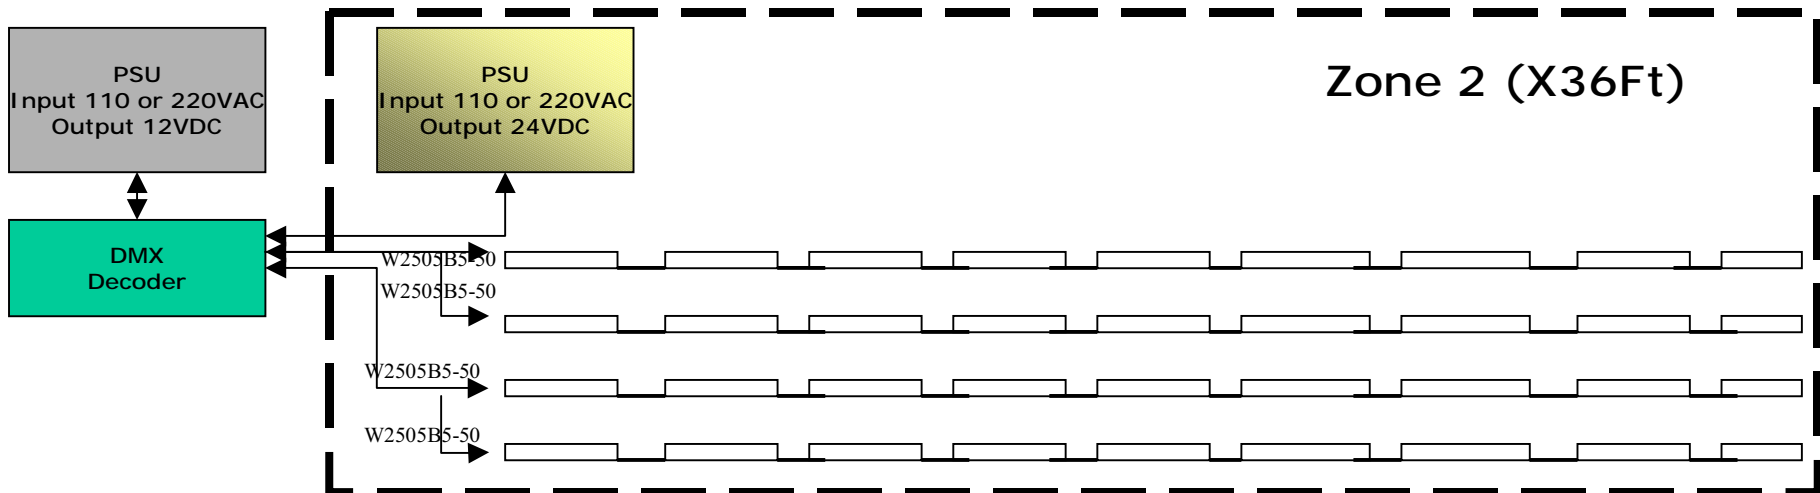

ECM-S48M3 RGB 35mm LightBar @320mA, 24VDC 68Feet System Connection Diagram

 www.look4ideas.com
LED Lighting
6 RUGELE4 Ave, LONG
EATON, NOTTINGHAM
N610 2EU, UK
info@look4ideas.com
+44-7904-032180
+44-(0)115-9193657

Zone X Connection Diagram

Parallel Link thru Diff Signal Cable

Definition & Connection the Light Tube

One Serial String: 8PCS X ECM-T48 RGB
32Ft: 4 X Serial Strings

www.look4ideas.com
Me Solutions
135 STATION RD
BEESTON, NOTTINGHAM
N69 2AZ, UK
info@look4ideas.com
+44-7904-082180