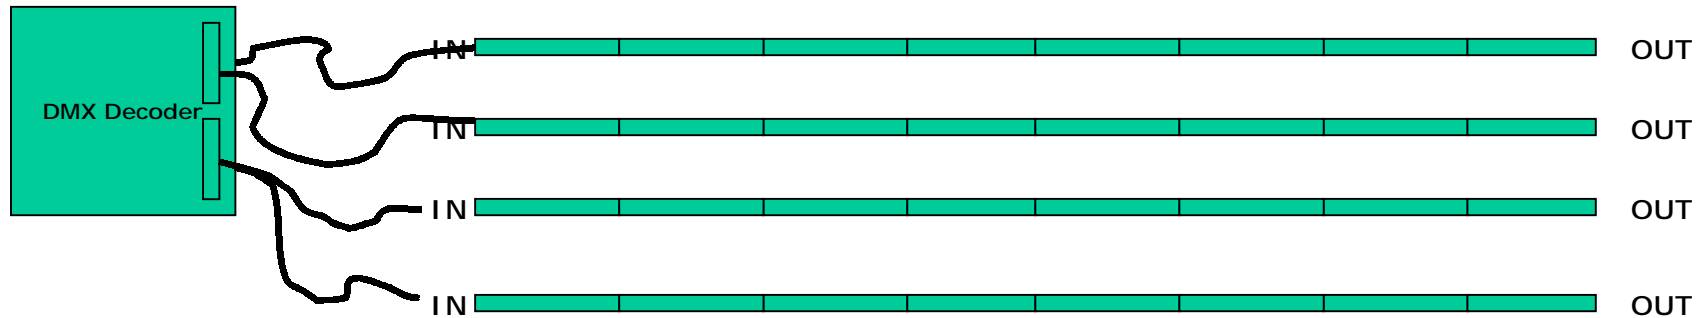

Zone X Connection Diagram

Parallel Link thru Diff Signal Cable

Definition & Connection the Light Tube

One Serial String: 8PCS X ECM-T48 RGB
32Ft: 4 X Serial Strings

www.look4ideas.com
Me Solutions
135 STATION RD
BEESTON, NOTTINGHAM
N69 2AZ, UK
info@look4ideas.com
+44-7904-082180