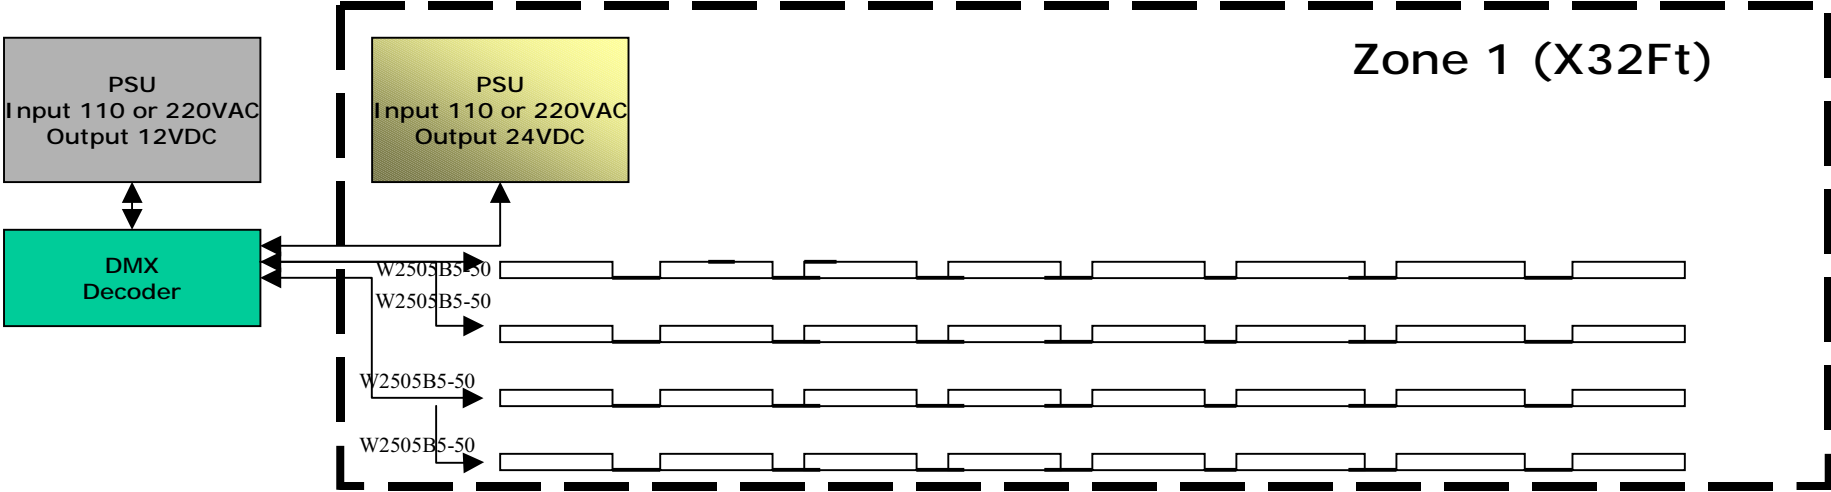

ECM-S48M3 RGB 35mm LightBar @320mA, 24VDC 68Feet System Connection Diagram

 www.look4ideas.com
LED Lighting
6 RUGELE4 Ave, LONG
EATON, NOTTINGHAM
N610 2EU, UK
info@look4ideas.com
+44-7904-032180
+44-(0)115-9193657

Zone X Connection Diagram

Parallel Link thru Diff Signal Cable

Definition & Connection the Light Tube

One Serial String: 8PCS X ECM-T48 RGB
32Ft: 4 X Serial Strings

www.look4ideas.com
Me Solutions
135 STATION RD
BEESTON, NOTTINGHAM
N69 2AZ, UK
info@look4ideas.com
+44-7904-082180