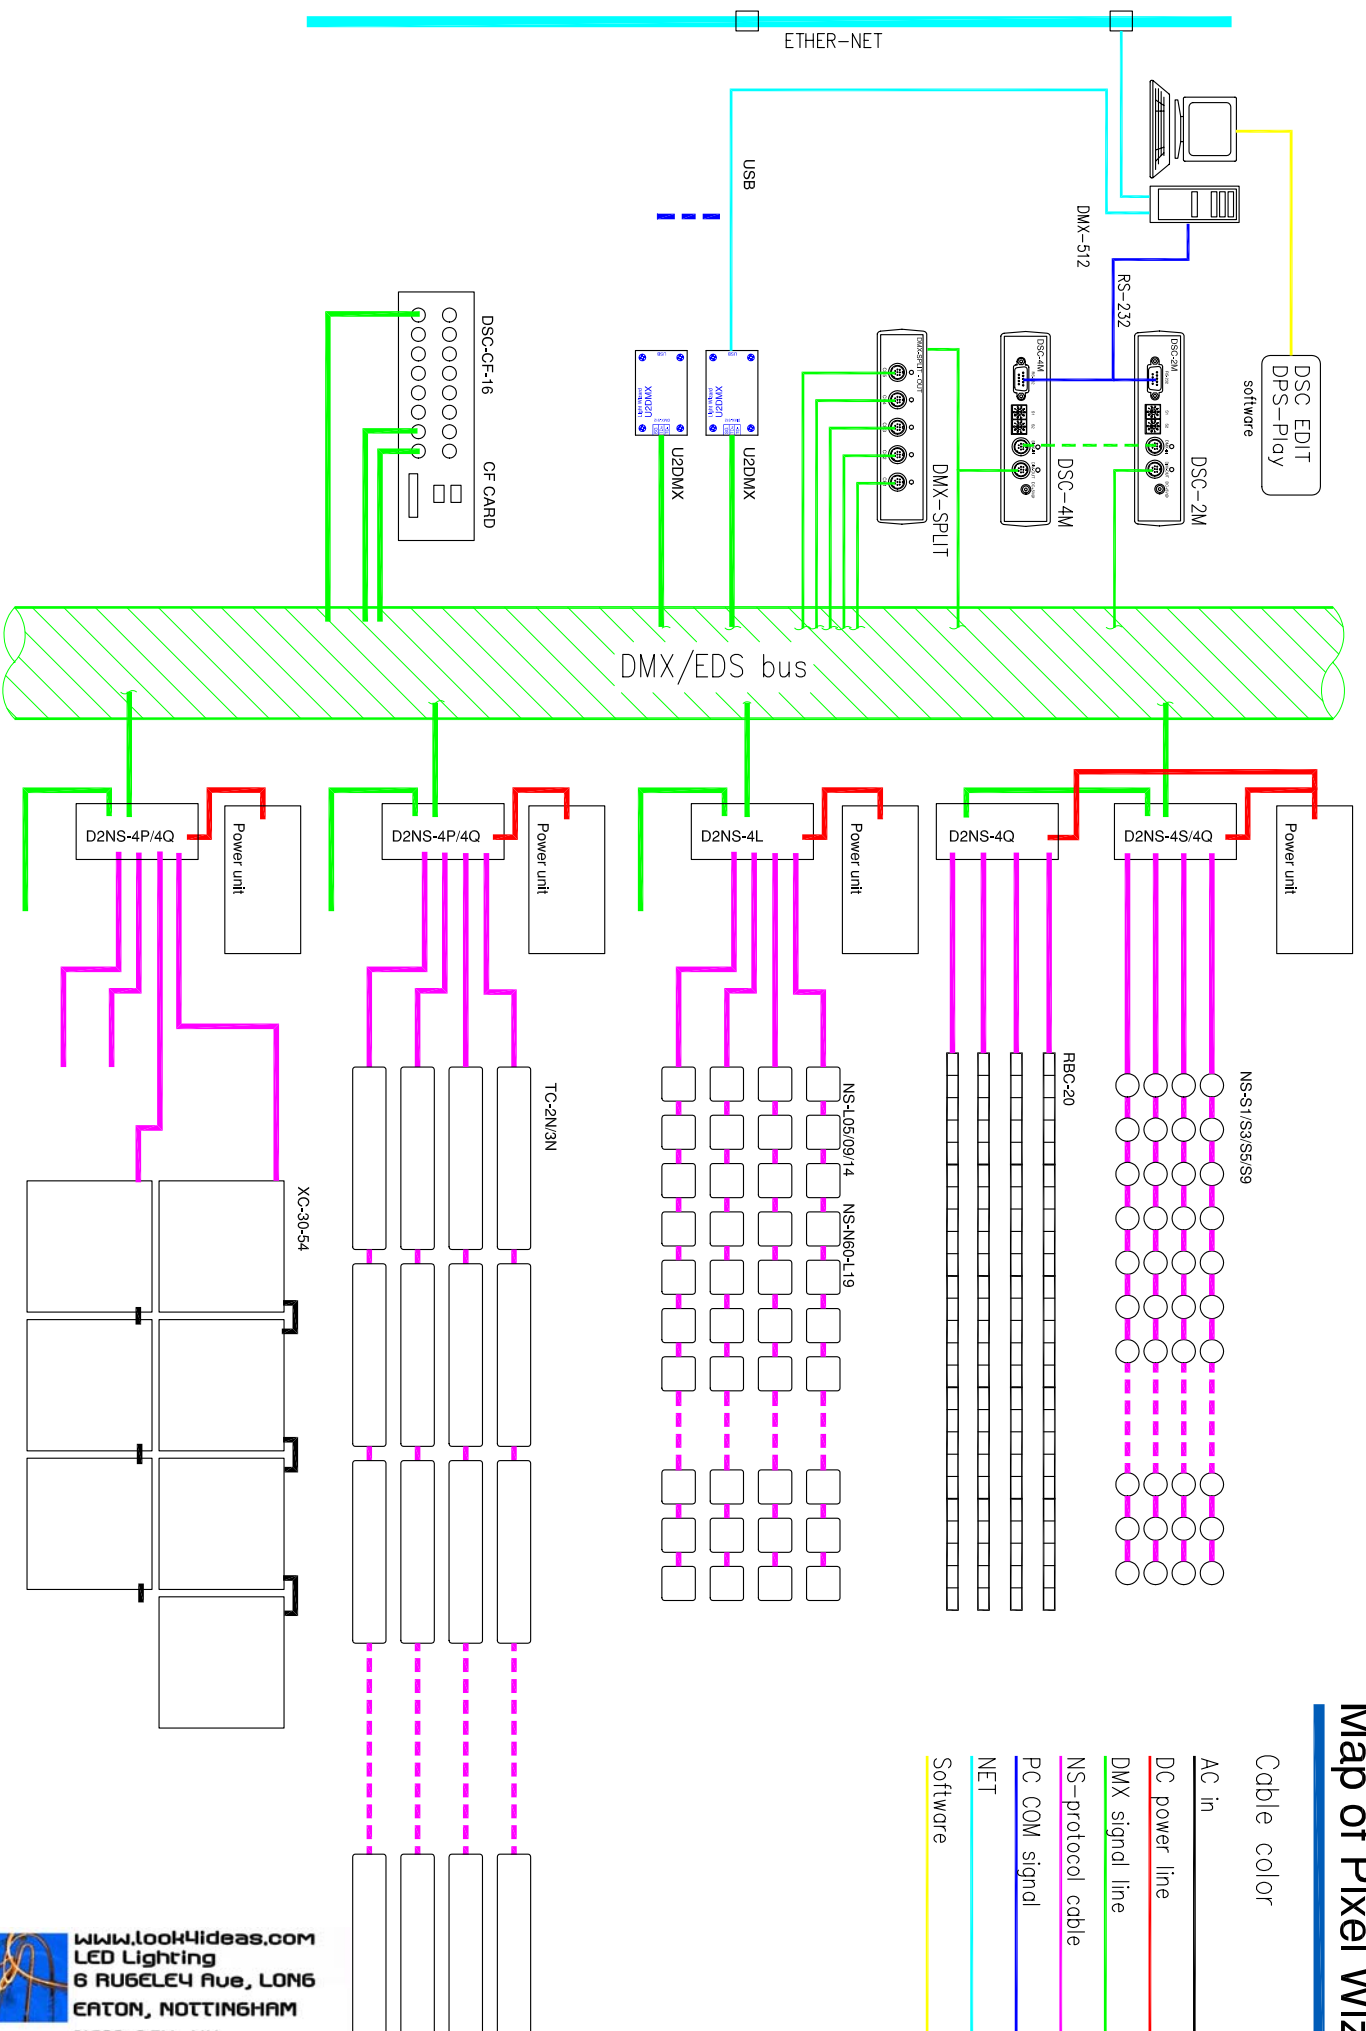

# Map of Pixel Wizard

- Cable color
- AC in
  - DC power line
  - DMX signal line
  - NS-protocol cable
  - PC COM signal
  - NET
  - Software

www.look4ideas.com  
 LED Lighting  
 6 RUGBLEY Ave, LON6  
 EATON, NOTTINGHAM  
 N610 2EU, UK  
 info@look4ideas.com  
 +44-7904-032180  
 +44-(0)115-9193657