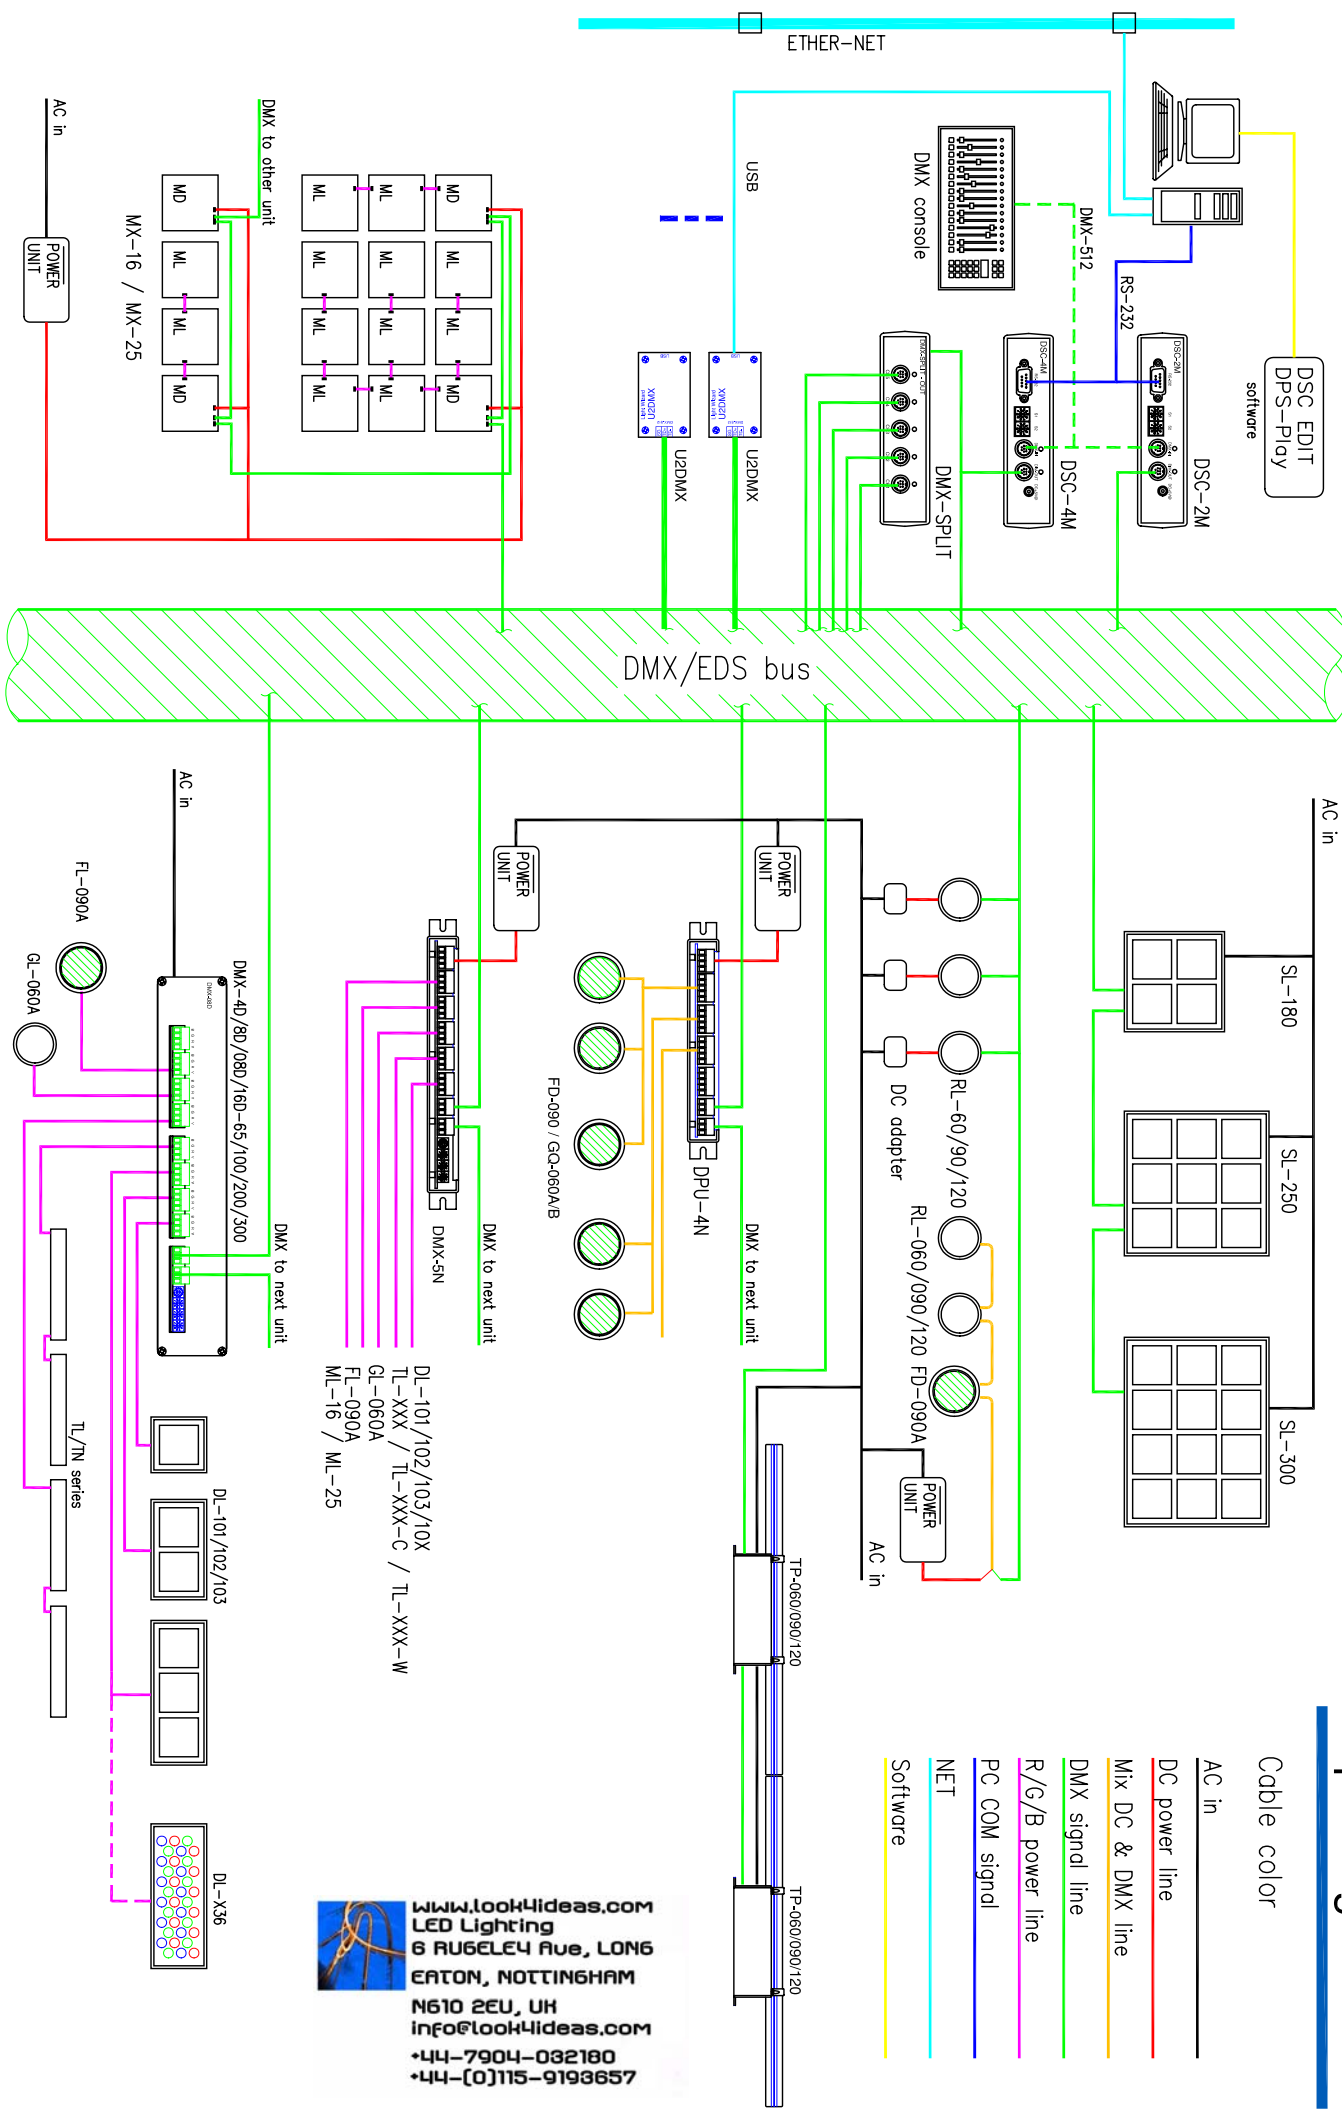

Map of Light Wizard

Cable color

- AC in
- DC power line
- Mix DC & DMX line
- DMX signal line
- R/G/B power line
- PC COM signal
- NET
- Software

www.look4ideas.com
LED Lighting
6 RUGLEY Ave, L0N6
EATON, NOTTINGHAM
N610 2EU, UK
info@look4ideas.com
+44-7904-032180
+44-(0)115-9193657